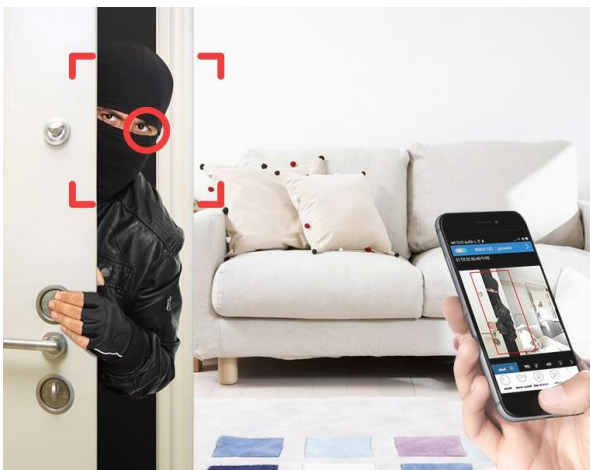

7MP Indoor Panoramic IP Camera

180° VR

PANORAMIC CAMERA

△ 720P,H.264

△ 1.44MM LENS, 180° VIEW

△ INFRARED NIGHT VISION 10M

△ TWO-WAY AUDIO (LISTEN/SPEAK)

△ ALARM PICTURE PUSH

△ GM8135S/AK3918E+SC1135

FCIC

- ✓ Motion detection
- ✓ User selectable 48 sections of alarm zone
- ✓ Alarm activation start and end time settings
- ✓ Human detection function only to detect human body
- ✓ Alarm push to smartphone/tablets

Micro SD Card of Max. 32 GB can record more than 2 weeks of live video.

Options:

- ✓ Cloud storage
- ✓ Human detection function

180° Panoramic View

Automatic Day & Night Vision

Automatic Day & Night Vision