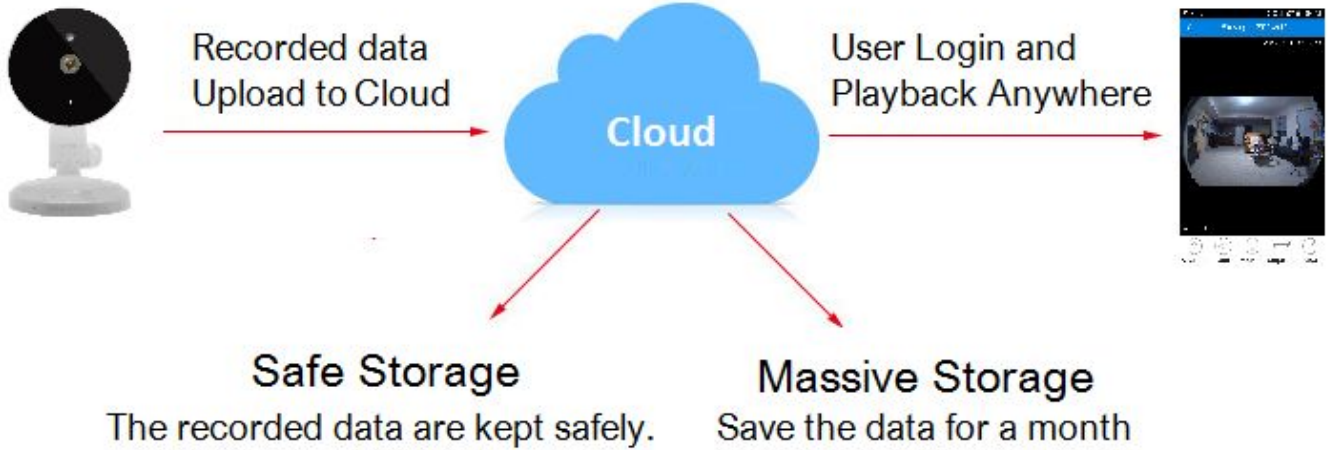

△ GM8135S/AK3918E+SC1135

FCIC

- ✓ Motion detection
- ✓ User selectable 48 sections of alarm zone
- ✓ Alarm activation start and end time settings
- ✓ Human detection function only to detect human body
- ✓ Alarm push to smartphone/tablets

Micro SD Card of Max. 32 GB can record more than 2 weeks of live video.

Options:

- ✓ Cloud storage
- ✓ Human detection function

180° Panoramic View

Automatic Day & Night Vision

Automatic Day & Night Vision